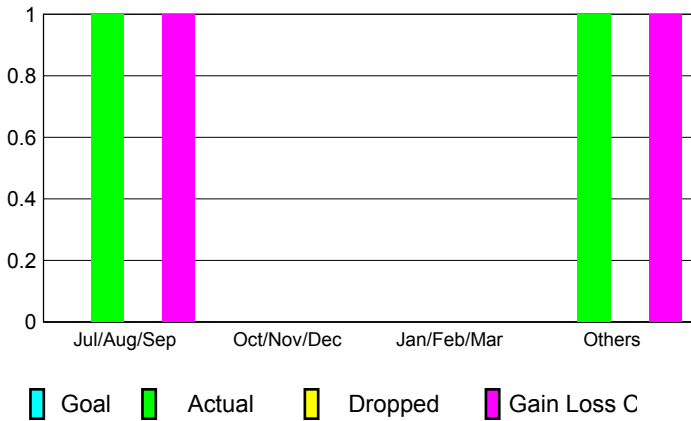

GMT: **NORBERT BATIENO**

Location: **REPUBLIC OF NIGER**

GMT CA: **6**

CLUBS

Month	New Club Goal	Actual New Clubs	Actual Dropped Clubs	Gain/Loss of Clubs
2012-2013				
Jul/Aug/Sep		1	0	1
Oct/Nov/Dec		0	0	0
Jan/Feb/Mar		0	0	0
Apr/May/June		1	0	1
Totals		2	0	2

Club Results 2012-2013

Goal, New, Dropped, Gain/Loss