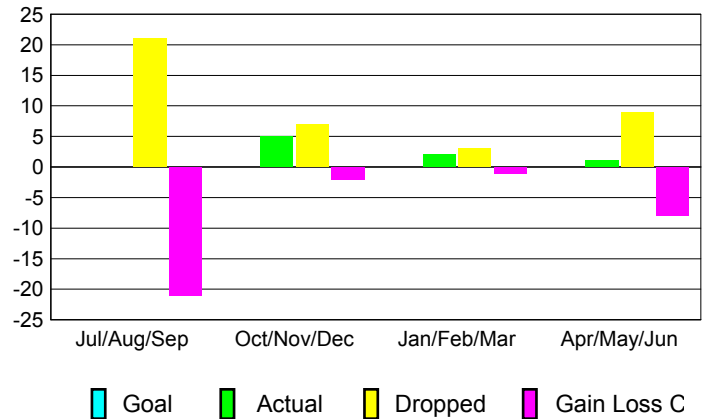

Month	New Club Goal	Actual New Clubs	Actual Dropped Clubs	Gain/Loss of Clubs
<b>2012-2013</b>				
Jul/Aug/Sep		0	0	0
Oct/Nov/Dec		0	0	0
Jan/Feb/Mar		0	0	0
Apr/May/Jun		0	0	0
<b>Totals</b>		<b>0</b>	<b>0</b>	<b>0</b>

**Club Results 2012-2013**

Goal, New, Dropped, Gain/Loss

**YTD Status Quo Clubs 2012-2013**

Status Quo Clubs Compared to Status Quo Members

**Club Gain/Loss 2012-2013**

**MEMBERSHIP**

Month	Net Memb Goal	Actual New Memb	Actual Dropped Memb	Gain/Loss of Memb
<b>2012-2013</b>				
Jul/Aug/Sep		0	21	-21
Oct/Nov/Dec		5	7	-2
Jan/Feb/Mar		2	3	-1
Apr/May/Jun		1	9	-8
<b>Totals</b>		<b>8</b>	<b>40</b>	<b>-32</b>

**Membership Results 2012-2013**

Goal, New, Dropped, Gain/Loss

**Gender Comparison 2012-2013**

**Membership Gain/Loss 2012-2013**

GMT: **NORBERT BATIENO**

Location: **REPUBLIC OF NIGER**

GMT CA: **6**

**CLUBS**