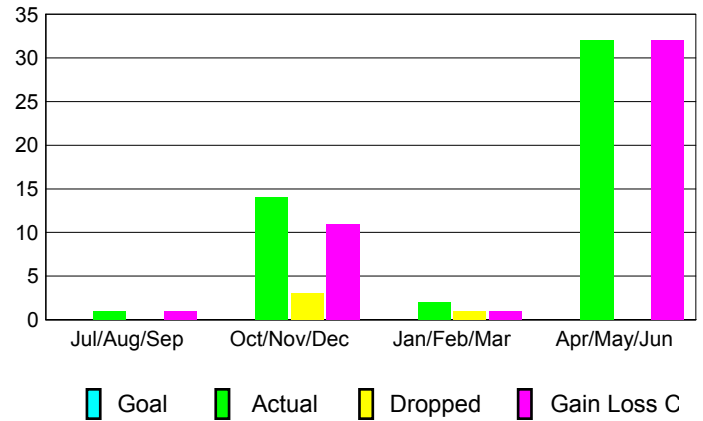

**Membership Results 2012-2013**

Goal, New, Dropped, Gain/Loss

**YTD Status Quo Clubs 2012-2013**

Status Quo Clubs Compared to Status Quo Members

**Gender Comparison 2012-2013**

**Club Gain/Loss 2012-2013**

**Club Results 2012-2013**  
Goal, New, Dropped, Gain/Loss

**YTD Status Quo Clubs 2012-2013**

Status Quo Clubs Compared to Status Quo Members

**Club Gain/Loss 2012-2013**

**MEMBERSHIP**

Month	Net Memb Goal	Actual New Memb	Actual Dropped Memb	Gain/Loss of Memb
<b>2012-2013</b>				
Jul/Aug/Sep		1	0	1
Oct/Nov/Dec		14	3	11
Jan/Feb/Mar		2	1	1
Apr/May/June		32	0	32
<b>Totals</b>		<b>49</b>	<b>4</b>	<b>45</b>

**Membership Results 2012-2013**  
Goal, New, Dropped, Gain/Loss

**Gender Comparison 2012-2013**

**Membership Gain/Loss 2012-2013**

GMT: **NORBERT BATIENO**

Location: **REP OF GUINEA BISSAU**

GMT CA: **6**