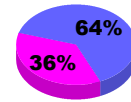

Gender Comparison 2012-2013