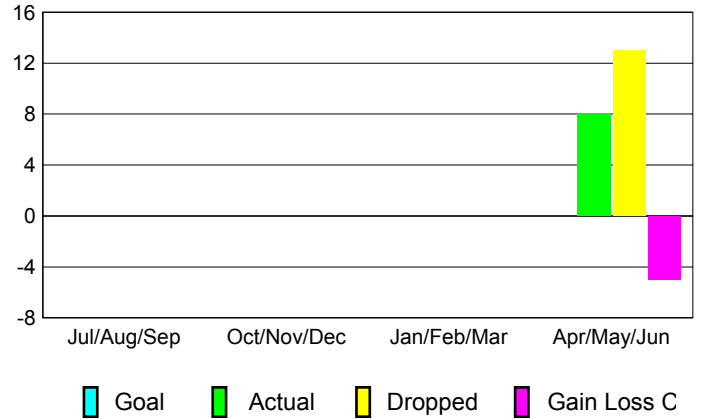

**Membership Results 2012-2013**

Goal, New, Dropped, Gain/Loss

**YTD Status Quo Clubs 2012-2013**

Status Quo Clubs Compared to Status Quo Members

**Gender Comparison 2012-2013**

**Club Gain/Loss 2012-2013**

**Membership Gain/Loss 2012-2013**

GMT: **NORBERT BATIENO**

Location: **REPUBLIC OF GAMBIA**

GMT CA: **6**

**CLUBS**

Month	New Club Goal	Actual New Clubs	Actual Dropped Clubs	Gain/Loss of Clubs
<b>2012-2013</b>				
Jul/Aug/Sep		0	0	0
Oct/Nov/Dec		0	0	0
Jan/Feb/Mar		0	0	0
Apr/May/Jun		0	0	0
<b>Totals</b>		<b>0</b>	<b>0</b>	<b>0</b>

**Club Results 2012-2013**

Goal, New, Dropped, Gain/Loss

**YTD Status Quo Clubs 2012-2013**

Status Quo Clubs Compared to Status Quo Members

**Club Gain/Loss 2012-2013**

**MEMBERSHIP**

Month	Net Memb Goal	Actual New Memb	Actual Dropped Memb	Gain/Loss of Memb
<b>2012-2013</b>				
Jul/Aug/Sep		0	0	0
Oct/Nov/Dec		0	0	0
Jan/Feb/Mar		0	0	0
Apr/May/Jun		8	13	-5
<b>Totals</b>		<b>8</b>	<b>13</b>	<b>-5</b>

**Membership Results 2012-2013**

Goal, New, Dropped, Gain/Loss

**Gender Comparison 2012-2013**

**Membership Gain/Loss 2012-2013**

GMT: **NORBERT BATIENO**

Location: **REPUBLIC OF MALI**

GMT CA: **6**

**CLUBS**