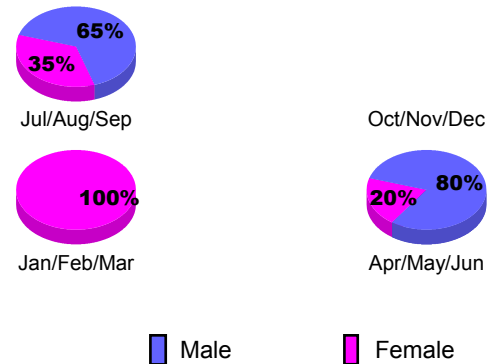

**Membership Gain/Loss 2012-2013**

GMT: **NORBERT BATIENO**

Location: **REPUBLIC OF SENEGAL**

GMT CA: **6**

**CLUBS**

Month	New Club Goal	Actual New Clubs	Actual Dropped Clubs	Gain/Loss of Clubs
<b>2012-2013</b>				
Jul/Aug/Sep		0	0	0
Oct/Nov/Dec		0	0	0
Jan/Feb/Mar		0	0	0
Apr/May/June		0	0	0
<b>Totals</b>		<b>0</b>	<b>0</b>	<b>0</b>

**Club Results 2012-2013**

Goal, New, Dropped, Gain/Loss

**YTD Status Quo Clubs 2012-2013**

Status Quo Clubs Compared to Status Quo Members

**Club Gain/Loss 2012-2013**

**MEMBERSHIP**

Month	Net Memb Goal	Actual New Memb	Actual Dropped Memb	Gain/Loss of Memb
<b>2012-2013</b>				
Jul/Aug/Sep		1	6	-5
Oct/Nov/Dec		3	9	-6
Jan/Feb/Mar		1	1	0
Apr/May/June		10	5	5
<b>Totals</b>		<b>15</b>	<b>21</b>	<b>-6</b>

**Membership Results 2012-2013**

Goal, New, Dropped, Gain/Loss

**Gender Comparison 2012-2013**

**Membership Gain/Loss 2012-2013**