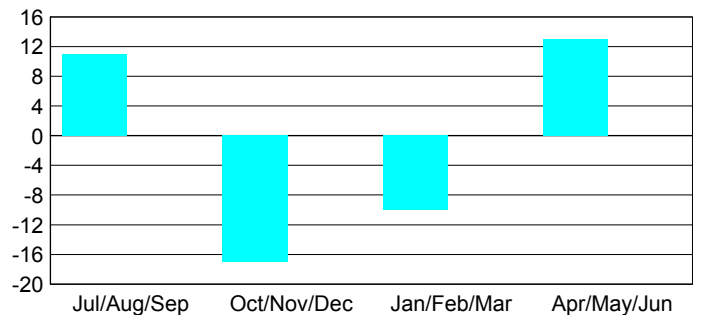

**Club Results 2012-2013**

Goal, New, Dropped, Gain/Loss

**MEMBERSHIP**

Month	Net Memb Goal	Actual New Memb	Actual Dropped Memb	Gain/Loss of Memb
<b>2012-2013</b>				
Jul/Aug/Sep		34	23	11
Oct/Nov/Dec		1	18	-17
Jan/Feb/Mar		10	20	-10
Apr/May/June		37	24	13
<b>Totals</b>		<b>82</b>	<b>85</b>	<b>-3</b>

**Membership Results 2012-2013**

Goal, New, Dropped, Gain/Loss

**YTD Status Quo Clubs 2012-2013**

Status Quo Clubs Compared to Status Quo Members

**Gender Comparison 2012-2013**

**Club Gain/Loss 2012-2013**

**Membership Gain/Loss 2012-2013**

GMT: **NORBERT BATIENO**

Location: **REPUBLIC OF SENEGAL**

GMT CA: **6**

**CLUBS**

Month	New Club Goal	Actual New Clubs	Actual Dropped Clubs	Gain/Loss of Clubs
<b>2012-2013</b>				
Jul/Aug/Sep		0	0	0
Oct/Nov/Dec		0	0	0
Jan/Feb/Mar		0	0	0
Apr/May/June		0	0	0
<b>Totals</b>		<b>0</b>	<b>0</b>	<b>0</b>