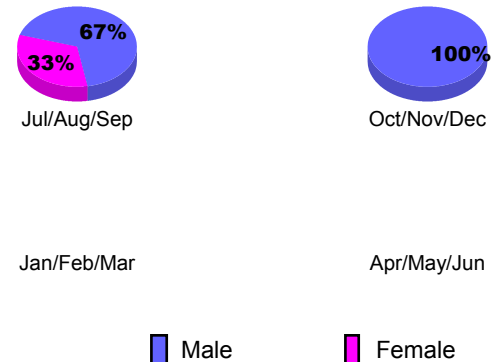

**Club Results 2012-2013**

Goal, New, Dropped, Gain/Loss

**YTD Status Quo Clubs 2012-2013**

Status Quo Clubs Compared to Status Quo Members

**Club Gain/Loss 2012-2013**

**MEMBERSHIP**

Month	Net Memb Goal	Actual New Memb	Actual Dropped Memb	Gain/Loss of Memb
<b>2012-2013</b>				
Jul/Aug/Sep		0	21	-21
Oct/Nov/Dec		5	7	-2
Jan/Feb/Mar		2	3	-1
Apr/May/Jun		1	9	-8
<b>Totals</b>		<b>8</b>	<b>40</b>	<b>-32</b>

**Membership Results 2012-2013**

Goal, New, Dropped, Gain/Loss

**Gender Comparison 2012-2013**

**Membership Gain/Loss 2012-2013**

GMT: **NORBERT BATIENO**

Location: **REPUBLIC OF NIGER**

GMT CA: **6**

**CLUBS**