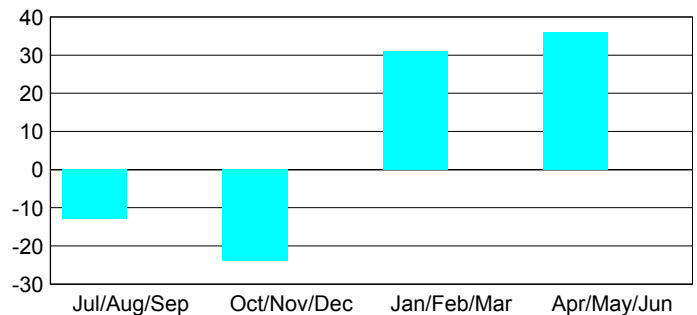

**Membership Results 2012-2013**

Goal, New, Dropped, Gain/Loss

**YTD Status Quo Clubs 2012-2013**

Status Quo Clubs Compared to Status Quo Members

**Gender Comparison 2012-2013**

**Club Gain/Loss 2012-2013**

**Membership Gain/Loss 2012-2013**

GMT: **NORBERT BATIENO**

Location: **CAPE VERDE**

GMT CA: **6**

**CLUBS**

Month	New Club Goal	Actual New Clubs	Actual Dropped Clubs	Gain/Loss of Clubs
<b>2012-2013</b>				
Jul/Aug/Sep		0	0	0
Oct/Nov/Dec		0	0	0
Jan/Feb/Mar		0	0	0
Apr/May/Jun		0	0	0
<b>Totals</b>		<b>0</b>	<b>0</b>	<b>0</b>