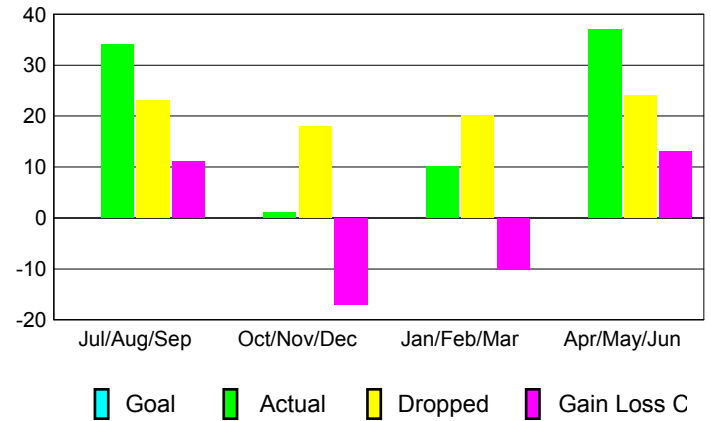

Month	New Club Goal	Actual New Clubs	Actual Dropped Clubs	Gain/Loss of Clubs
<b>2012-2013</b>				
Jul/Aug/Sep		1	0	1
Oct/Nov/Dec		0	0	0
Jan/Feb/Mar		0	0	0
Apr/May/June		1	0	1
<b>Totals</b>		<b>2</b>	<b>0</b>	<b>2</b>

**Club Results 2012-2013**

Goal, New, Dropped, Gain/Loss

**MEMBERSHIP**

Month	Net Memb Goal	Actual New Memb	Actual Dropped Memb	Gain/Loss of Memb
<b>2012-2013</b>				
Jul/Aug/Sep		34	23	11
Oct/Nov/Dec		1	18	-17
Jan/Feb/Mar		10	20	-10
Apr/May/June		37	24	13
<b>Totals</b>		<b>82</b>	<b>85</b>	<b>-3</b>

**Membership Results 2012-2013**

Goal, New, Dropped, Gain/Loss

**YTD Status Quo Clubs 2012-2013**

Status Quo Clubs Compared to Status Quo Members

**Gender Comparison 2012-2013**

**Club Gain/Loss 2012-2013**