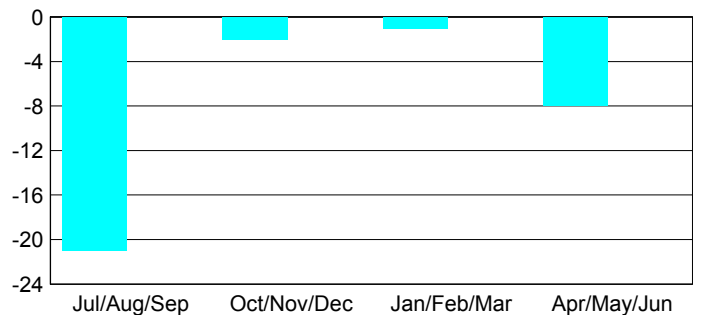

**Club Results 2012-2013**

Goal, New, Dropped, Gain/Loss

**YTD Status Quo Clubs 2012-2013**

Status Quo Clubs Compared to Status Quo Members

**Club Gain/Loss 2012-2013**

**MEMBERSHIP**

Month	Net Memb Goal	Actual New Memb	Actual Dropped Memb	Gain/Loss of Memb
<b>2012-2013</b>				
Jul/Aug/Sep		0	21	-21
Oct/Nov/Dec		5	7	-2
Jan/Feb/Mar		2	3	-1
Apr/May/Jun		1	9	-8
<b>Totals</b>		<b>8</b>	<b>40</b>	<b>-32</b>

**Membership Results 2012-2013**

Goal, New, Dropped, Gain/Loss

**Gender Comparison 2012-2013**

**Membership Gain/Loss 2012-2013**

GMT: **NORBERT BATIENO**

Location: **REPUBLIC OF NIGER**

GMT CA: **6**

**CLUBS**

Month	New Club Goal	Actual New Clubs	Actual Dropped Clubs	Gain/Loss of Clubs
<b>2012-2013</b>				
Jul/Aug/Sep		1	0	1
Oct/Nov/Dec		0	0	0
Jan/Feb/Mar		0	0	0
Apr/May/June		1	0	1
<b>Totals</b>		<b>2</b>	<b>0</b>	<b>2</b>