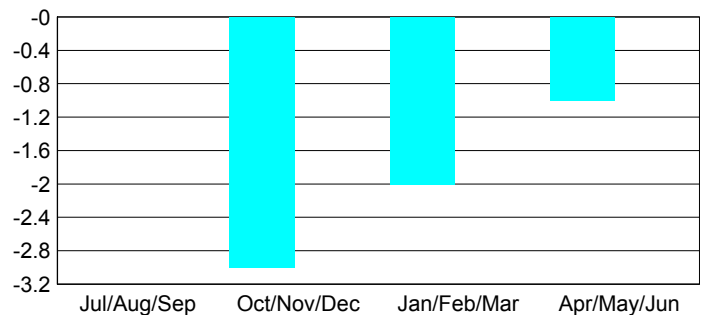

Membership Gain/Loss 2012-2013