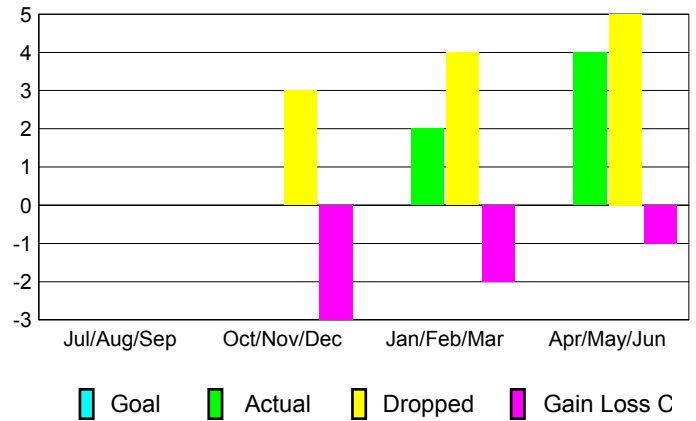

Month	New Club Goal	Actual New Clubs	Actual Dropped Clubs	Gain/Loss of Clubs
<b>2012-2013</b>				
Jul/Aug/Sep		0	0	0
Oct/Nov/Dec		0	0	0
Jan/Feb/Mar		0	0	0
Apr/May/Jun		0	0	0
<b>Totals</b>		<b>0</b>	<b>0</b>	<b>0</b>

**Club Results 2012-2013**

Goal, New, Dropped, Gain/Loss

**MEMBERSHIP**

Month	Net Memb Goal	Actual New Memb	Actual Dropped Memb	Gain/Loss of Memb
<b>2012-2013</b>				
Jul/Aug/Sep		0	0	0
Oct/Nov/Dec		0	3	-3
Jan/Feb/Mar		2	4	-2
Apr/May/Jun		4	5	-1
<b>Totals</b>		<b>6</b>	<b>12</b>	<b>-6</b>

**Membership Results 2012-2013**

Goal, New, Dropped, Gain/Loss

**YTD Status Quo Clubs 2012-2013**

Status Quo Clubs Compared to Status Quo Members

**Gender Comparison 2012-2013**

**Club Gain/Loss 2012-2013**