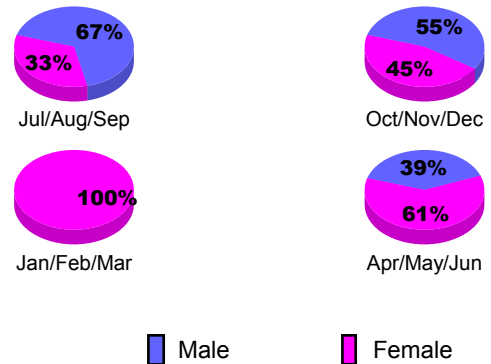

Gender Comparison 2012-2013