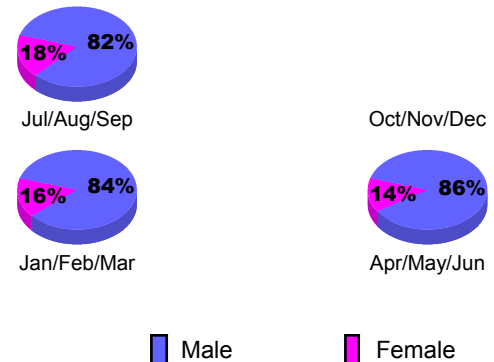

**Membership Results 2012-2013**

Goal, New, Dropped, Gain/Loss

**YTD Status Quo Clubs 2012-2013**

Status Quo Clubs Compared to Status Quo Members

**Gender Comparison 2012-2013**

**Club Gain/Loss 2012-2013**

**Membership Gain/Loss 2012-2013**

GMT: **NORBERT BATIENO**

Location: **CAPE VERDE**

GMT CA: **6**

**CLUBS**

Month	New Club Goal	Actual New Clubs	Actual Dropped Clubs	Gain/Loss of Clubs
<b>2012-2013</b>				
Jul/Aug/Sep		0	0	0
Oct/Nov/Dec		0	0	0
Jan/Feb/Mar		0	0	0
Apr/May/Jun		0	0	0
<b>Totals</b>		<b>0</b>	<b>0</b>	<b>0</b>