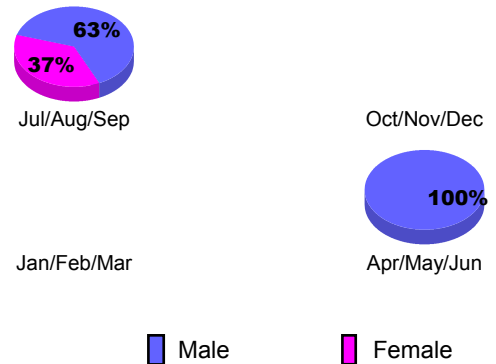

**Membership Results 2012-2013**

Goal, New, Dropped, Gain/Loss

**YTD Status Quo Clubs 2012-2013**

Status Quo Clubs Compared to Status Quo Members

**Gender Comparison 2012-2013**

**Club Gain/Loss 2012-2013**

**Membership Gain/Loss 2012-2013**

GMT: **NORBERT BATIENO**

Location: **REPUBLIC OF SENEGAL**

GMT CA: **6**

**CLUBS**

Month	New Club Goal	Actual New Clubs	Actual Dropped Clubs	Gain/Loss of Clubs
<b>2012-2013</b>				
Jul/Aug/Sep		0	0	0
Oct/Nov/Dec		0	0	0
Jan/Feb/Mar		0	0	0
Apr/May/June		0	0	0
<b>Totals</b>		<b>0</b>	<b>0</b>	<b>0</b>