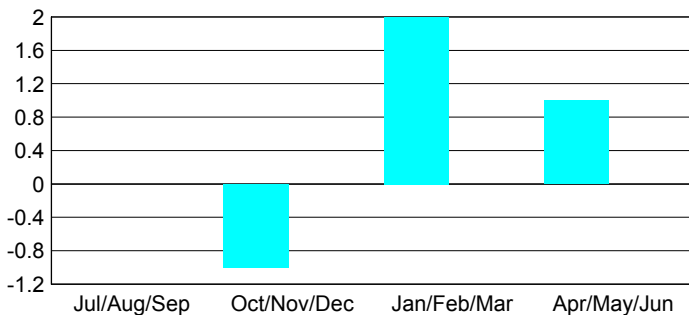

**Membership Results 2012-2013**

Goal, New, Dropped, Gain/Loss

**YTD Status Quo Clubs 2012-2013**

Status Quo Clubs Compared to Status Quo Members

**Gender Comparison 2012-2013**

**Club Gain/Loss 2012-2013**