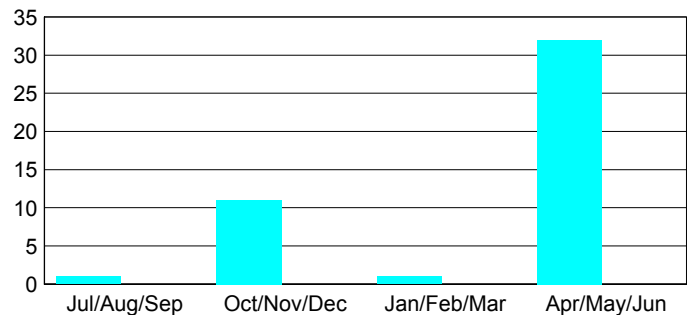

Membership Gain/Loss 2012-2013