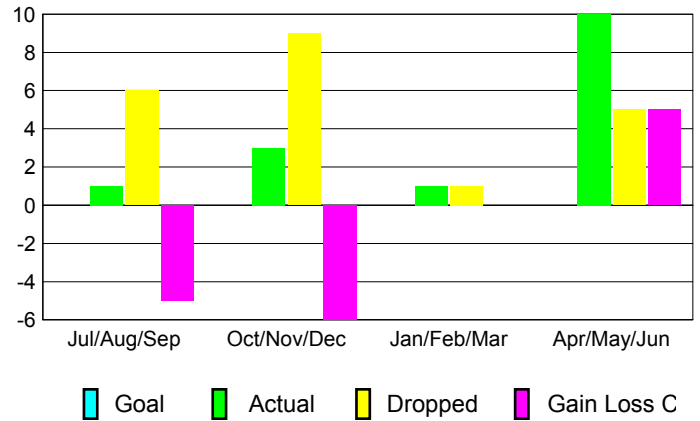

**Membership Gain/Loss 2012-2013**

GMT: **NORBERT BATIENO**

Location: **REPUBLIC OF SENEGAL**

GMT CA: **6**

**CLUBS**

Month	New Club Goal	Actual New Clubs	Actual Dropped Clubs	Gain/Loss of Clubs
<b>2012-2013</b>				
Jul/Aug/Sep		0	0	0
Oct/Nov/Dec		0	0	0
Jan/Feb/Mar		0	0	0
Apr/May/June		0	0	0
<b>Totals</b>		<b>0</b>	<b>0</b>	<b>0</b>

**Club Results 2012-2013**

Goal, New, Dropped, Gain/Loss

**YTD Status Quo Clubs 2012-2013**

Status Quo Clubs Compared to Status Quo Members

**Club Gain/Loss 2012-2013**

**MEMBERSHIP**

Month	Net Memb Goal	Actual New Memb	Actual Dropped Memb	Gain/Loss of Memb
<b>2012-2013</b>				
Jul/Aug/Sep		1	6	-5
Oct/Nov/Dec		3	9	-6
Jan/Feb/Mar		1	1	0
Apr/May/June		10	5	5
<b>Totals</b>		<b>15</b>	<b>21</b>	<b>-6</b>

**Membership Results 2012-2013**

Goal, New, Dropped, Gain/Loss

**Gender Comparison 2012-2013**

**Membership Gain/Loss 2012-2013**