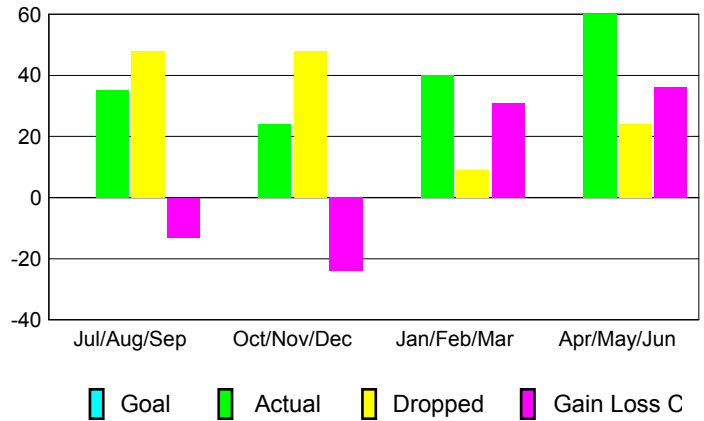

**Club Results 2012-2013**

Goal, New, Dropped, Gain/Loss

**MEMBERSHIP**

Month	Net Memb Goal	Actual New Memb	Actual Dropped Memb	Gain/Loss of Memb
<b>2012-2013</b>				
Jul/Aug/Sep		35	48	-13
Oct/Nov/Dec		24	48	-24
Jan/Feb/Mar		40	9	31
Apr/May/June		60	24	36
<b>Totals</b>		<b>159</b>	<b>129</b>	<b>30</b>

**Membership Results 2012-2013**

Goal, New, Dropped, Gain/Loss

**YTD Status Quo Clubs 2012-2013**

Status Quo Clubs Compared to Status Quo Members

**Gender Comparison 2012-2013**

**Club Gain/Loss 2012-2013**

Month	New Club Goal	Actual New Clubs	Actual Dropped Clubs	Gain/Loss of Clubs
<b>2012-2013</b>				
Jul/Aug/Sep		1	0	1
Oct/Nov/Dec		0	0	0
Jan/Feb/Mar		0	0	0
Apr/May/June		1	0	1
<b>Totals</b>		<b>2</b>	<b>0</b>	<b>2</b>