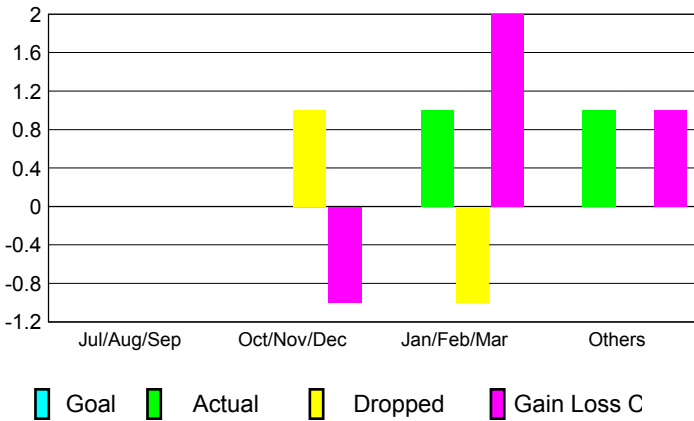

2012-2013 GMT Reports for District (or Undistricted) **District 403 A1 BURKINA FASO**

GMT: **NORBERT BATIENO**

Location: **BURKINA FASO**

GMT CA: **6**

**CLUBS**

Month	New Club Goal	Actual New Clubs	Actual Dropped Clubs	Gain/Loss of Clubs
<b>2012-2013</b>				
Jul/Aug/Sep		0	0	0
Oct/Nov/Dec		0	1	-1
Jan/Feb/Mar		1	-1	2
Apr/May/June		1	0	1
<b>Totals</b>		<b>2</b>	<b>0</b>	<b>2</b>

**Club Results 2012-2013**

Goal, New, Dropped, Gain/Loss

**MEMBERSHIP**

Month	Net Memb Goal	Actual New Memb	Actual Dropped Memb	Gain/Loss of Memb
<b>2012-2013</b>				
Jul/Aug/Sep		35	48	-13
Oct/Nov/Dec		24	48	-24
Jan/Feb/Mar		40	9	31
Apr/May/June		60	24	36
<b>Totals</b>		<b>159</b>	<b>129</b>	<b>30</b>

**Membership Results 2012-2013**

Goal, New, Dropped, Gain/Loss

**YTD Status Quo Clubs 2012-2013**

Status Quo Clubs Compared to Status Quo Members

**Gender Comparison 2012-2013**

**Club Gain/Loss 2012-2013**